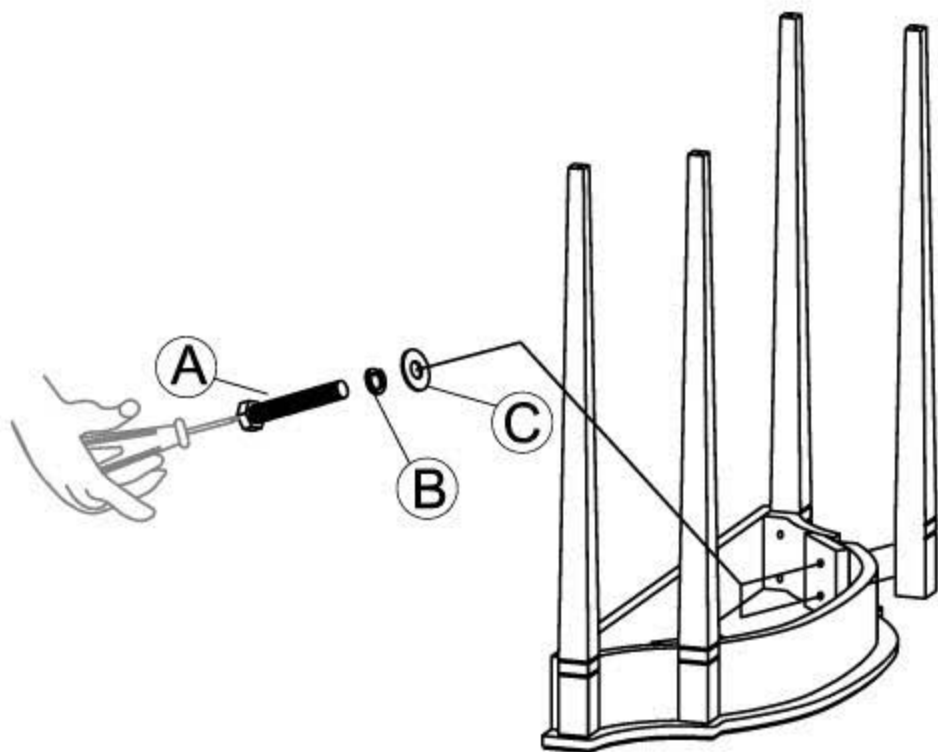

BUTLER

Assembly Instructions
Style Number 4116

SPECIALTY COMPANY

8200 SOUTH CHICAGO AVE., CHICAGO, IL 60617

PACKAGED

- (A) 8- Bolt
- (B) 8- Lock Washer
- (C) 8- Flat Washer

(*Caution: DO NOT OVERTIGHTEN

In any correspondence regarding this product, please include the complete Butler identification number located on the underside of the product.